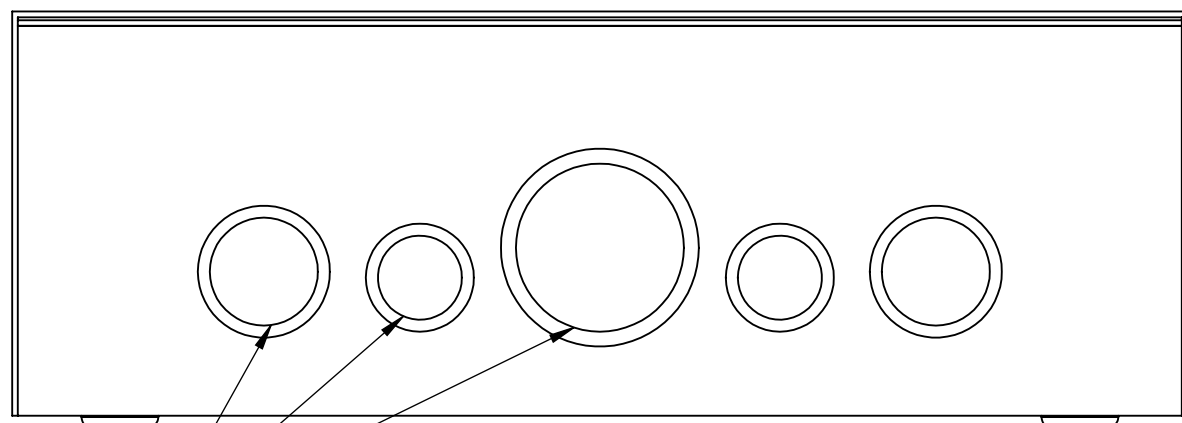

REV	CHANGED BY	DESCRIPTION	DATE

24VDC DMX POWER SUPPLY

12"

TOP VIEW (COVER REMOVED)

KNOCK-OUTS FOR 1", 3/4" OR 1/2" CONDUIT

4"

4"

Ø 1/4" MOUNTING HOLES (4X)

10"

1 3/4"

BACK VIEW

NOTES:

1. UL RATED NEMA 3R RAIN TIGHT STEEL BOX SUPPLIED WITH ENCLOSED 24VDC DMX POWER SUPPLY
2. INPUT VOLTAGE 120-277VAC - OUTPUT VOLTAGE 24VDC
3. WALL MOUNT ONLY

BEGA

1000 BEGA Way, Carpinteria, California 93013 P (805) 684-0533 - www.bega-us.com