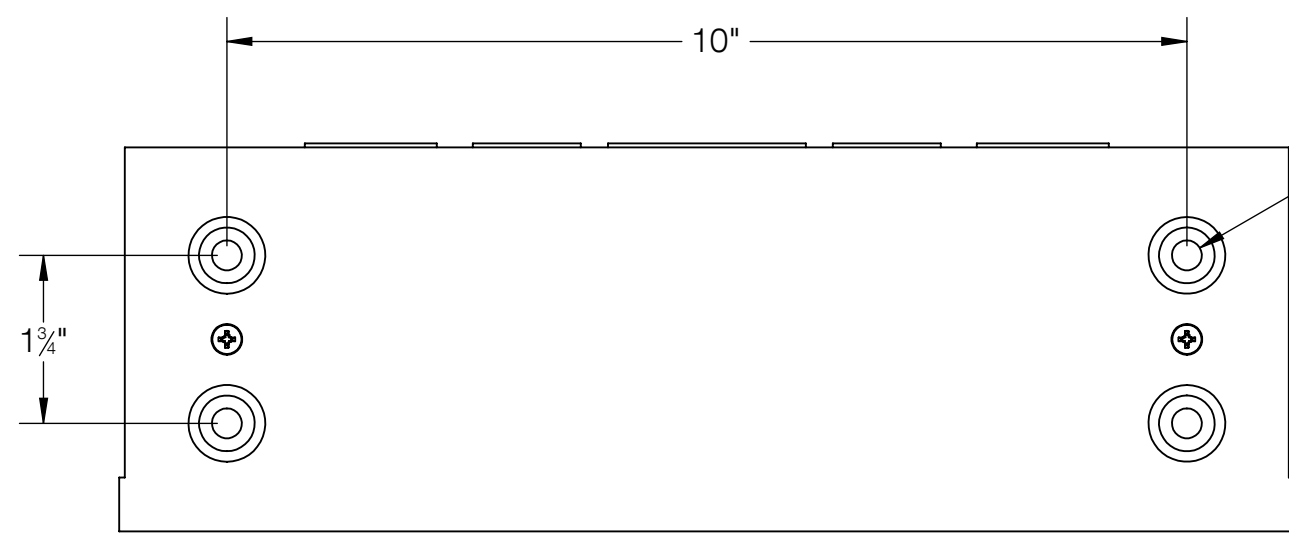

REV	CHANGED BY	DESCRIPTION	DATE

24VDC DMX POWER SUPPLY

12"

TOP VIEW (COVER REMOVED)

KNOCK-OUTS FOR 1", 3/4" OR 1/2" CONDUIT

4"

4"

Ø 1/4" MOUNTING HOLES (4X)

10"

1 3/4"

BACK VIEW

NOTES:

1. UL RATED NEMA 3R RAIN TIGHT STEEL BOX SUPPLIED WITH ENCLOSED 24VDC DMX POWER SUPPLY
2. INPUT VOLTAGE 120-277VAC - OUTPUT VOLTAGE 24VDC
3. WALL MOUNT ONLY

BEGA

1000 BEGA Way, Carpinteria, California 93013 P (805) 684-0533 - www.bega-us.com