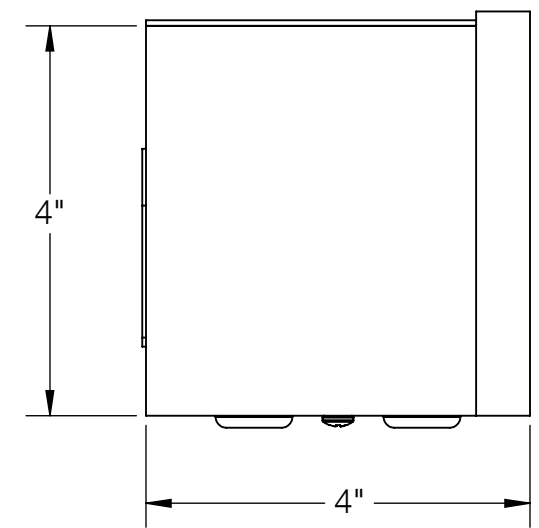

REV	CHANGED BY	DESCRIPTION	DATE

24VDC DMX POWER SUPPLY

12"

TOP VIEW (COVER REMOVED)

KNOCK-OUTS FOR 1", 3/4" OR 1/2" CONDUIT

4"

4"

Ø 1/4" MOUNTING HOLES (4X)

10"

1 3/4"

BACK VIEW

NOTES:

1. UL RATED NEMA 3R RAIN TIGHT STEEL BOX SUPPLIED WITH ENCLOSED 24VDC DMX POWER SUPPLY
2. INPUT VOLTAGE 120-277VAC - OUTPUT VOLTAGE 24VDC
3. WALL MOUNT ONLY

BEGA

1000 BEGA Way, Carpinteria, California 93013 P (805) 684-0533 - www.bega-us.com