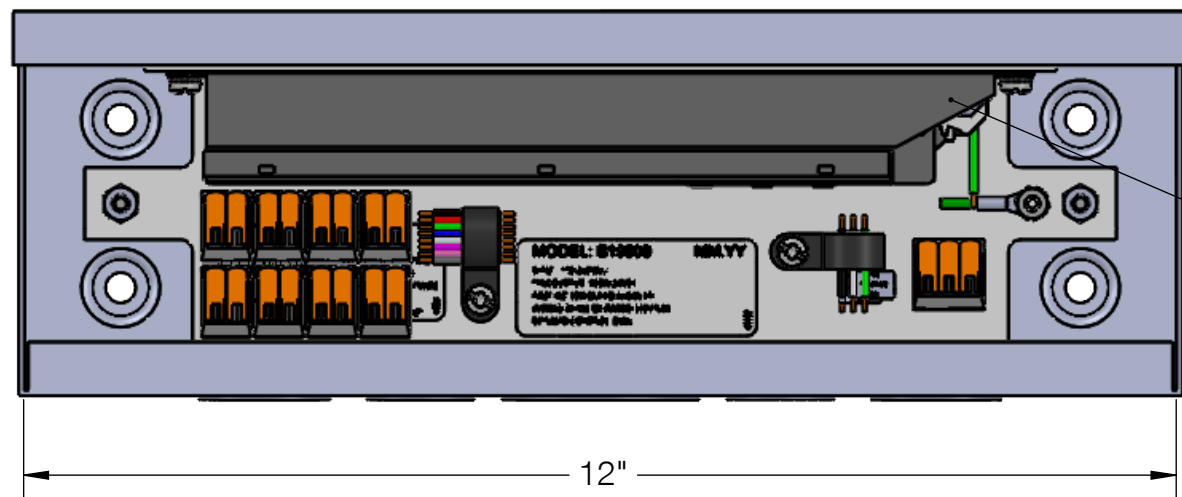

REV	CHANGED BY	DESCRIPTION	DATE

24VDC DMX POWER SUPPLY

12"

TOP VIEW (COVER REMOVED)

KNOCK-OUTS FOR 1", 3/4" OR 1/2" CONDUIT

4"

4"

Ø 1/4" MOUNTING HOLES (4X)

10"

1 3/4"

BACK VIEW

NOTES:

1. UL RATED NEMA 3R RAIN TIGHT STEEL BOX SUPPLIED WITH ENCLOSED 24VDC DMX POWER SUPPLY
2. INPUT VOLTAGE 120-277VAC - OUTPUT VOLTAGE 24VDC
3. WALL MOUNT ONLY

BEGA

1000 BEGA Way, Carpinteria, California 93013 P (805) 684-0533 - www.bega-us.com

APPROVED: _____ DATE: _____ DESCRIPTION: REMOTE DRIVER BOX - RGBW
 TYPE: _____

PROPRIETARY AND CONFIDENTIAL THE INFORMATION CONTAINED IN THIS DRAWING IS THE SOLE PROPERTY OF BEGA NORTH AMERICA, INC. ANY REPRODUCTION IN PART OR AS A WHOLE WITHOUT THE WRITTEN PERMISSION OF BEGA NORTH AMERICA, INC. IS PROHIBITED.	SIZE	PART NO.	REV
	B	19600	-
NOT TO SCALE		4/23/2026	SHEET 1 OF 1