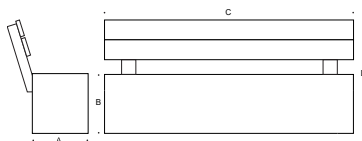

Materials

Accoya® acetylated solid timbers
Extruded aluminum
Galvanized steel structure
Fumigation and anti-termite treated
Stainless steel hardware
Timber sourced from FSC or PEFC sustainably managed forests, minimum 80 year growth and 250mm diameter trees
Water based wood stain

Weight: 234.0 lbs.

Mounting

Self-expanding sleeve anchors for pre-cast concrete
Mounting hardware included
Must be fixed to the ground

NRTL listed to North American Standards, suitable for wet locations
Protection class IP 65

Metal Finish

All BEGA standard finishes are matte, textured powder coat with minimum 3 mil thickness. BEGA Unidure® finish provides superior fade protection in Black, Bronze, and Silver. BEGA standard White is a super durable polyester powder. Optionally available RAL, custom, and premium colors provided in polyester powder and/or liquid paint.

Available colors

Black (BLK)	Bronze (BRZ)
Silver (SLV)	White (WHT)
RAL:	CUS:

Wood Finish

Wood is finished smooth minimum four coats of stain to both color and protect the wood, optionally available with a brushed finish. BEGA can supply you with wood stain for maintenance up to 20 years after purchase.

Available colors

Brume	Alizé
Basalt	Chestnut
Ferrara oak	Meteor
Original mineral	Rustic (brushed)
Terre d'Ombre	Tonnelier
Tyrol pine